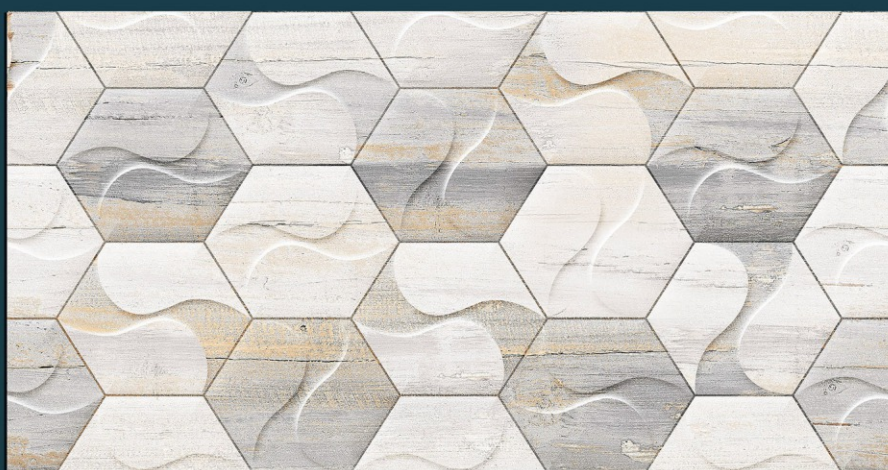

300x600 mm

9071-L

9071-HL2

9071-D

MATT
SERIES

DIGITAL
WALL TILES

300x600 mm

9072-L