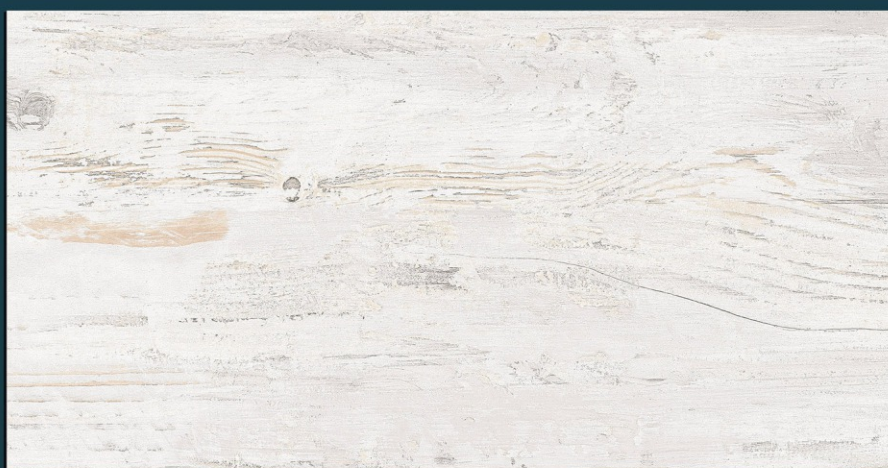

9071-L

MATT
SERIES

DIGITAL
WALL TILES

300x600 mm